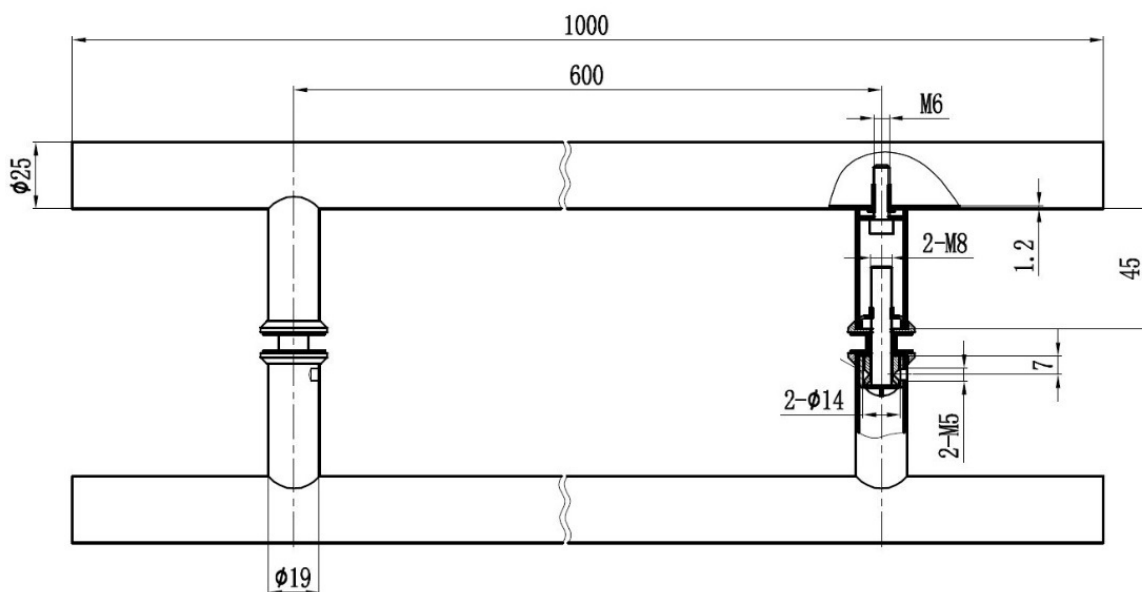

PRODUCT SHEET

Description:

Door Handle "Oder" SS304 Brushed, $\phi 25 \times 1000$ mm, cc 600mm, 8-12mm Glass Thickness, Bore: $\phi 12$ mm

Item number:

17.87.030-1

Units	Box	Carton	HS Code	Barcode
Pair	1	10	8302415000	 5704866445450